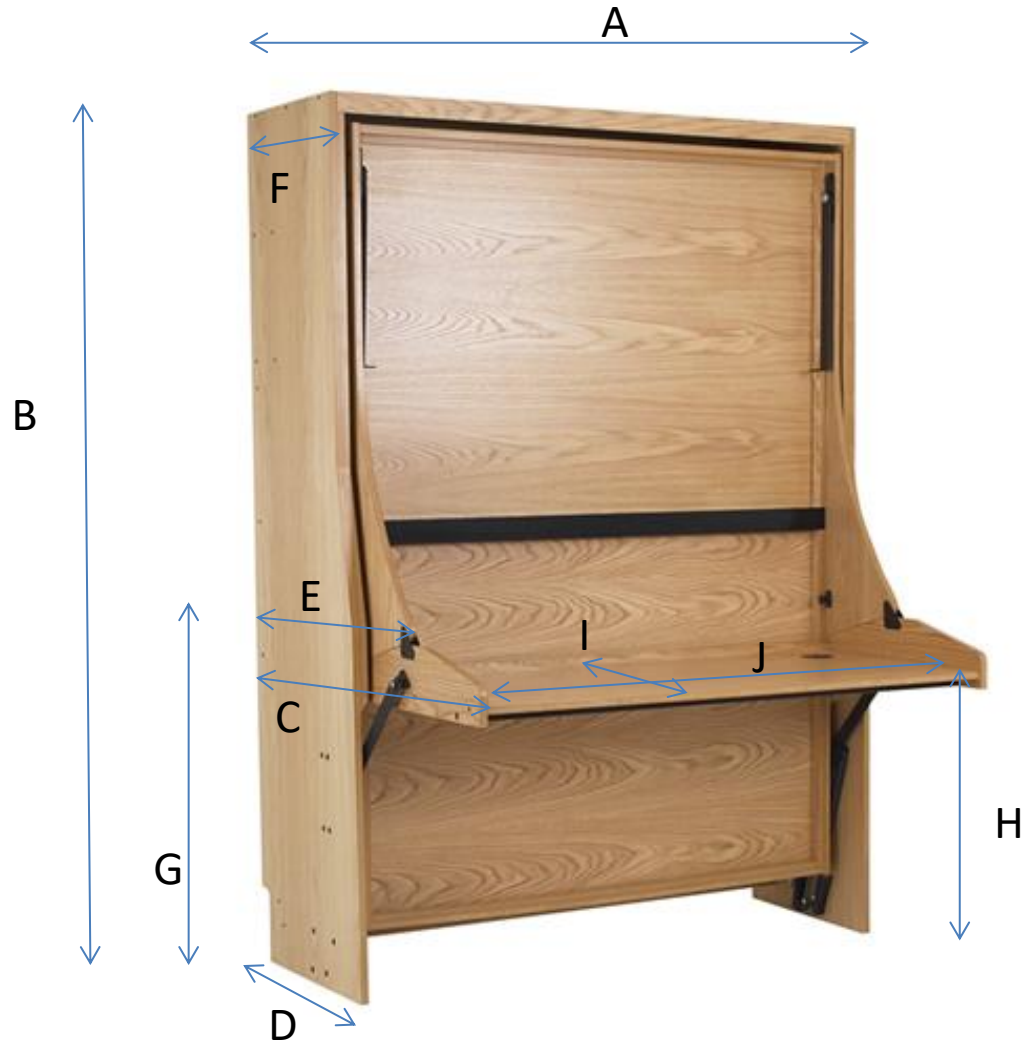

Majestic StudyBed – Desk Mode

	Description	Small Majestic	Double Majestic	Large Majestic
A:	Width of Frame	136	153	166
B:	Height of frame	220	220	227
C:	Projection in desk mode	120	120	120
D:	Depth of foot of frame	62	62	62
E:	Projection to bed side	82	82	82
F:	Depth of top of frame	54.5	54.5	54.5
G:	Height of body side flare	130	130	130
H:	Height of desk	76	76	76
I:	Depth of desk	65	65	65
J:	Width of desk	120	140	150

Majestic StudyBed – Bed Mode

	Description	Small Majestic	Double Majestic	Large Majestic
A:	Projection in bed mode (N.B There needs to be an additional 5cm beyond the projection in bed mode, to allow for conversion)	200	200	212
B:	Under bed height (This is the maximum height of any item that can be left standing on the desk when converting to bed mode)	46	46	46
C:	Height of bed frame	64	64	64