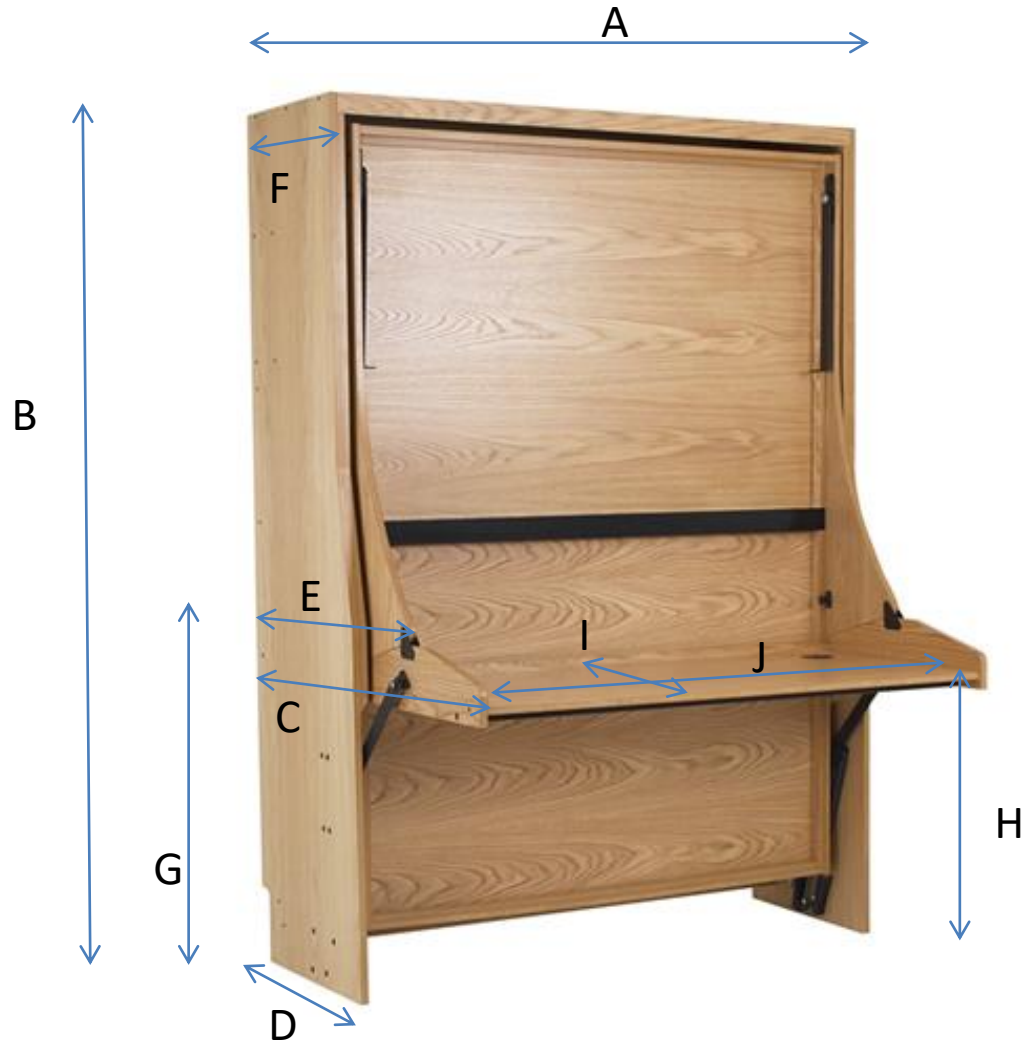

Majestic StudyBed – Desk Mode

	Description	Small Majestic	Double Majestic	Large Majestic
A:	Width of Frame	136	153	166
B:	Height of frame	220	220	229
C:	Projection in desk mode	120	120	120
D:	Depth of foot of frame	62	62	62
E:	Projection to bed side	82	82	82
F:	Depth of top of frame	54.5	54.5	54.5
G:	Height of body side flare	130	130	130
H:	Height of desk	76	76	76
I:	Depth of desk	65	65	65
J:	Width of desk	120	140	150

Majestic StudyBed – Bed Mode

	Description	Small Majestic	Double Majestic	Large Majestic
A:	Projection in bed mode (N.B There needs to be an additional 5cm beyond the projection in bed mode, to allow for conversion)	200	200	212
B:	Under bed height (This is the maximum height of any item that can be left standing on the desk when converting to bed mode)	46*	46*	46*
C:	Height of bed frame	64	64	64

* 43 to support tube