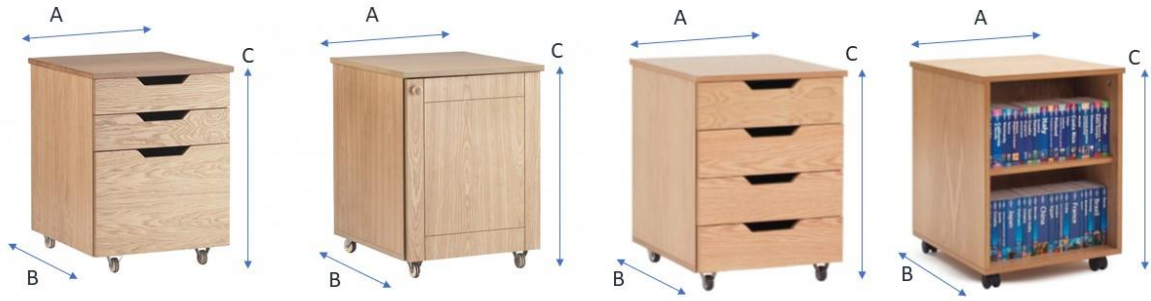

Mobile Under Desk Unit
(all models)

	Description	CM
A:	Width	52
B:	Depth	55
C:	Height (incl. castors)	68.5